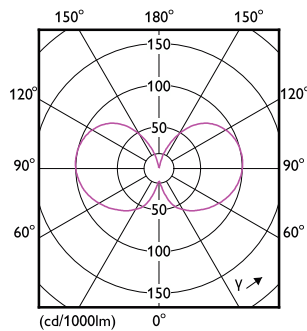

MAS LEDBulbND7.3-100WE27840 A70 CLG UE

Product	D	C
MAS LEDBulbND7.3-100WE27840 A70 CLG UE	70 mm	127 mm

Fotometrische gegevens

General uniform lighting

Light Distribution Diagram

MASTER LEDbulb Ultra Efficient

Fotometrische gegevens

Spectral Power Distribution Colour

Levensduur

Life Expectancy Diagram

Lumen Maintenance Diagram