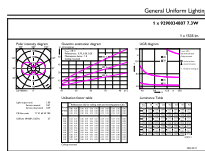

MAS LEDBulbND7.3-100WE27840 A70 CLG UE

Product	D	C
MAS LEDBulbND7.3-100WE27840 A70 CLG UE	70 mm	127 mm

Fotometrische gegevens

General uniform lighting

Light Distribution Diagram

MASTER LEDbulb Ultra Efficient

Fotometrische gegevens

Spectral Power Distribution Colour

Levensduur

Life Expectancy Diagram

Lumen Maintenance Diagram