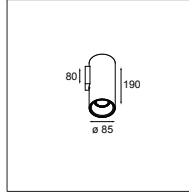

1X LED GU10 INCL. GU10 5.5W

WARM WHITE 2700K / CRI80	
MEDIUM 25°	
black struc (gold interior)	11458832
black struc (white struc interior)	11458837
white struc (black interior)	11458829
white struc (gold interior)	11458889
white struc (white struc interior)	11458809