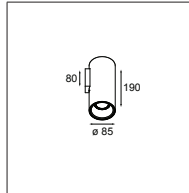

Lotis tubed wall 1x GU10

1X QPAR 16 GU10 MAX. 35W