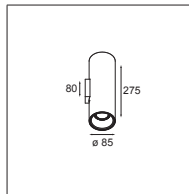

Lotis tubed wall 2x GU10

2X QPAR 16 GU10 MAX. 35W