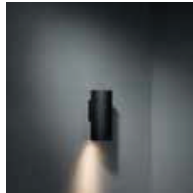

Lotis tubed wall 1x GU10

1X QPAR 16 GU10 MAX. 35W