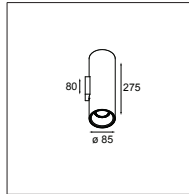

Lotis tubed wall 2x LED retrofit

2X LED GU10 INCL. GU10 5.5W