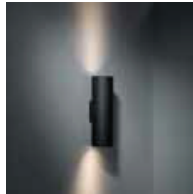

Lotis tubed wall 2x LED retrofit

2X LED GU10 INCL. GU10 5.5W