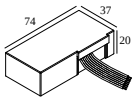

NIME II 92735 B

26414 9220 B

300 48 700 ED5 LED POWER CONVERTER 48V-DC to 700 mA-DC / 25W DIM5

1->3 ☐