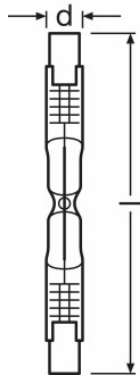

Product family datasheet

HALOLINE PRO 48 W 230 V R7S