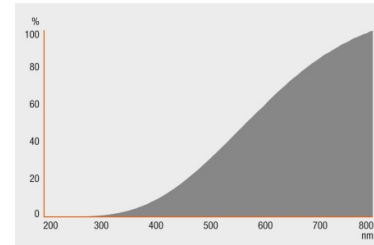

HALOLINE PRO 48 W 230 V R7S,
HALOLINE PRO 80 W 230 V R7S,
HALOLINE PRO 120 W 230 V R7S,
HALOLINE PRO 120 W 230 V R7S,
HALOLINE PRO 160 W 230 V R7S,
HALOLINE PRO 230 W 230 V R7S,
HALOLINE PRO 400 W 230 V R7S,
HALOLINE PRO 48 W 240 V R7S,
HALOLINE PRO 80 W 240 V R7S,
HALOLINE PRO 120 W 240 V R7S,
HALOLINE PRO 120 W 240 V R7S,
HALOLINE PRO 160 W 240 V R7S,
HALOLINE PRO 230 W 240 V R7S,
HALOLINE PRO 400 W 240 V R7S

Application advice