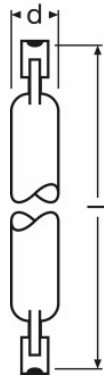

HALOLINE PRO 80 W 230 V R7S,
HALOLINE PRO 120 W 230 V R7S,
HALOLINE PRO 120 W 230 V R7S,
HALOLINE PRO 160 W 230 V R7S,
HALOLINE PRO 230 W 230 V R7S,
HALOLINE PRO 400 W 230 V R7S,
HALOLINE PRO 48 W 240 V R7S,
HALOLINE PRO 80 W 240 V R7S,
HALOLINE PRO 120 W 240 V R7S,
HALOLINE PRO 120 W 240 V R7S,
HALOLINE PRO 160 W 240 V R7S,
HALOLINE PRO 230 W 240 V R7S,
HALOLINE PRO 400 W 240 V R7S