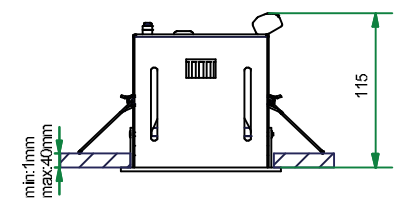

Mini multiple for smartrings 1x LED GE

Lamp type: LED

125240XX_125241XX_125242XX

350mA - min 16,5Vf - max 19,2Vf - 6,2W
500mA - min 17,1Vf - max 19,8Vf - 9,2W

TO BE USED WITH:
Drivers:
see driver matrix - latest version on website
www.supermodular.com or check sales contact

The light source contained in this luminaire shall only be replaced by the manufacturer or his service agent or a similar qualified person

CAN BE USED WITH

10400130	Conbox 122x257 x147x186	
10420130	Gypkit 255x152x110x110	
10212613	Color filter DIA 70 Red	Only for fronting Smart flat
10212614	Color filter DIA 70 Yellow	
10212616	Color filter DIA 70 Blue	
10212615	Color filter DIA 70 Green	
10212602	Honeycomb DIA 70	
12553002	Fronting Smart flat medium black	
12553006	Fronting Smart flat medium white struc	
12553102	Fronting Smart flat flood black	
12553109	Fronting Smart flat flood white struc	
12553202	Fronting Smart flat spot black	
12553209	Fronting Smart flat spot white struc	
12554202	Fronting Smart cake spot black	
12554209	Fronting Smart cake spot white struc	
12554002	Fronting Smart cake medium Black	
12554009	Fronting Smart cake medium WhStr	
12554102	Fronting Smart cake flood Black	
12554109	Fronting Smart cake flood WhStr	
12555202	Fronting Smart lotis spot black	
12555209	Fronting Smart lotis spot white struc	
12555002	Fronting Smart lotis medium Black	
12555009	Fronting Smart lotis medium WhStr	
12555102	Fronting Smart lotis flood Black	
12555109	Fronting Smart lotis flood WhStr	
12556202	Fronting Smart kup spot black	
12556209	Fronting Smart kup spot white struc	
12556002	Fronting Smart kup medium Black	
12556009	Fronting Smart kup medium WhStr	
12556102	Fronting Smart kup flood Black	
12556109	Fronting Smart kup flood WhStr	