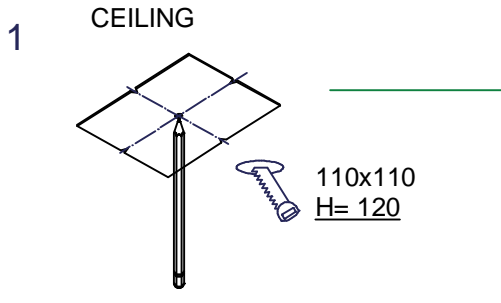

Mini multiple for smartrings 1x LED GE

Lamp type: LED

125240XX_125241XX_125242XX

350mA - min 16,5Vf - max 19,2Vf - 6,2W
500mA - min 17,1Vf - max 19,8Vf - 9,2W

TO BE USED WITH:
Drivers:
see driver matrix - latest version on website
www.supermodular.com or check sales contact