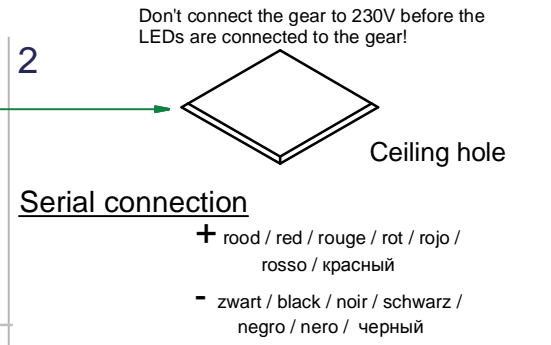

Mini multiple for smartrings 1x LED GE

Lamp type: LED

125240XX_125241XX_125242XX

350mA - min 16,5Vf - max 19,2Vf - 6,2W
500mA - min 17,1Vf - max 19,8Vf - 9,2W

TO BE USED WITH:
Drivers:
see driver matrix - latest version on website
www.supermodular.com or check sales contact

The light source contained in this luminaire shall only be replaced by the manufacturer or his service agent or a similar qualified person

CAN BE USED WITH

10400130	Conbox 122x257 x147x186	
10420130	Gypkit 255x152x110x110	
10212613	Color filter DIA 70 Red	Only for fronting Smart flat
10212614	Color filter DIA 70 Yellow	
10212616	Color filter DIA 70 Blue	
10212615	Color filter DIA 70 Green	
10212602	Honeycomb DIA 70	
12553002	Fronting Smart flat medium black	
12553006	Fronting Smart flat medium white struc	
12553102	Fronting Smart flat flood black	
12553109	Fronting Smart flat flood white struc	
12553202	Fronting Smart flat spot black	
12553209	Fronting Smart flat spot white struc	
12554202	Fronting Smart cake spot black	
12554209	Fronting Smart cake spot white struc	
12554002	Fronting Smart cake medium Black	
12554009	Fronting Smart cake medium WhStr	
12554102	Fronting Smart cake flood Black	
12554109	Fronting Smart cake flood WhStr	
12555202	Fronting Smart lotis spot black	
12555209	Fronting Smart lotis spot white struc	
12555002	Fronting Smart lotis medium Black	
12555009	Fronting Smart lotis medium WhStr	
12555102	Fronting Smart lotis flood Black	
12555109	Fronting Smart lotis flood WhStr	
12556202	Fronting Smart kup spot black	
12556209	Fronting Smart kup spot white struc	
12556002	Fronting Smart kup medium Black	
12556009	Fronting Smart kup medium WhStr	
12556102	Fronting Smart kup flood Black	
12556109	Fronting Smart kup flood WhStr	