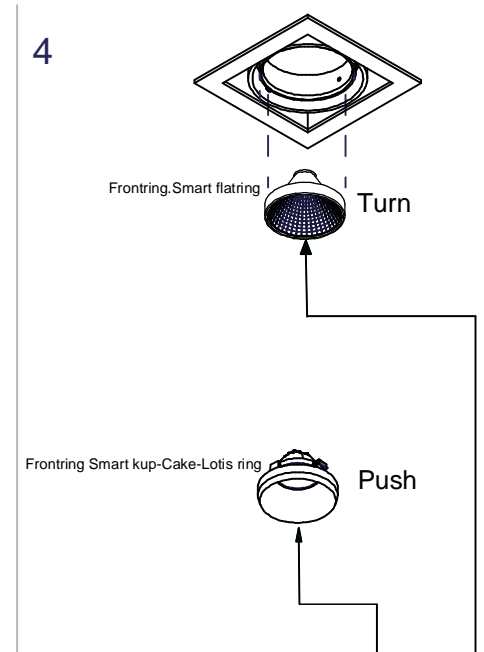

Mini multiple for smartrings 1x LED GE

Lamp type: LED

125240XX_125241XX_125242XX

350mA - min 16,5Vf - max 19,2Vf - 6,2W
500mA - min 17,1Vf - max 19,8Vf - 9,2W

TO BE USED WITH:
Drivers:
see driver matrix - latest version on website
www.supermodular.com or check sales contact

The light source contained in this luminaire shall only be replaced by the manufacturer or his service agent or a similar qualified person

CAN BE USED WITH

10400130	Conbox 122x257 x147x186	
10420130	Gypkit 255x152x110x110	
10212613	Color filter DIA 70 Red	Only for fronting Smart flat
10212614	Color filter DIA 70 Yellow	
10212616	Color filter DIA 70 Blue	
10212615	Color filter DIA 70 Green	
10212602	Honeycomb DIA 70	
12553002	Fronting Smart flat medium black	
12553006	Fronting Smart flat medium white struc	
12553102	Fronting Smart flat flood black	
12553109	Fronting Smart flat flood white struc	
12553202	Fronting Smart flat spot black	
12553209	Fronting Smart flat spot white struc	
12554202	Fronting Smart cake spot black	
12554209	Fronting Smart cake spot white struc	
12554002	Fronting Smart cake medium Black	
12554009	Fronting Smart cake medium WhStr	
12554102	Fronting Smart cake flood Black	
12554109	Fronting Smart cake flood WhStr	
12555202	Fronting Smart lotis spot black	
12555209	Fronting Smart lotis spot white struc	
12555002	Fronting Smart lotis medium Black	
12555009	Fronting Smart lotis medium WhStr	
12555102	Fronting Smart lotis flood Black	
12555109	Fronting Smart lotis flood WhStr	
12556202	Fronting Smart kup spot black	
12556209	Fronting Smart kup spot white struc	
12556002	Fronting Smart kup medium Black	
12556009	Fronting Smart kup medium WhStr	
12556102	Fronting Smart kup flood Black	
12556109	Fronting Smart kup flood WhStr	