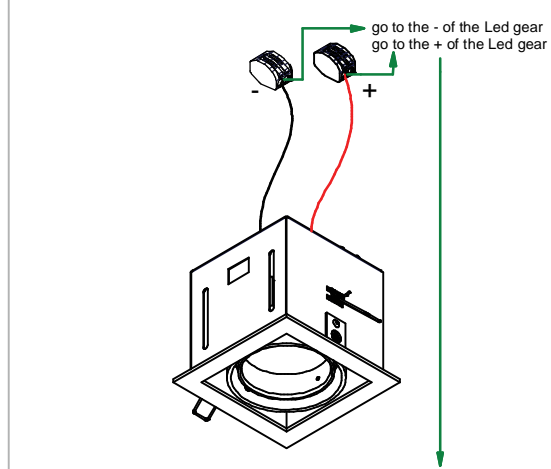

Mini multiple for smartrings 1x LED GE

Lamp type: LED

125240XX_125241XX_125242XX

350mA - min 16,5Vf - max 19,2Vf - 6,2W
500mA - min 17,1Vf - max 19,8Vf - 9,2W

TO BE USED WITH:
Drivers:
see driver matrix - latest version on website
www.supermodular.com or check sales contact

The light source contained in this luminaire shall only be replaced by the manufacturer or his service agent or a similar qualified person

CAN BE USED WITH

10400130	Conbox 122x257 x147x186	
10420130	Gypkit 255x152x110x110	
10212613	Color filter DIA 70 Red	Only for fronting Smart flat
10212614	Color filter DIA 70 Yellow	
10212616	Color filter DIA 70 Blue	
10212615	Color filter DIA 70 Green	
10212602	Honeycomb DIA 70	
12553002	Fronting Smart flat medium black	
12553006	Fronting Smart flat medium white struc	
12553102	Fronting Smart flat flood black	
12553109	Fronting Smart flat flood white struc	
12553202	Fronting Smart flat spot black	
12553209	Fronting Smart flat spot white struc	
12554202	Fronting Smart cake spot black	
12554209	Fronting Smart cake spot white struc	
12554002	Fronting Smart cake medium Black	
12554009	Fronting Smart cake medium WhStr	
12554102	Fronting Smart cake flood Black	
12554109	Fronting Smart cake flood WhStr	
12555202	Fronting Smart lotis spot black	
12555209	Fronting Smart lotis spot white struc	
12555002	Fronting Smart lotis medium Black	
12555009	Fronting Smart lotis medium WhStr	
12555102	Fronting Smart lotis flood Black	
12555109	Fronting Smart lotis flood WhStr	
12556202	Fronting Smart kup spot black	
12556209	Fronting Smart kup spot white struc	
12556002	Fronting Smart kup medium Black	
12556009	Fronting Smart kup medium WhStr	
12556102	Fronting Smart kup flood Black	
12556109	Fronting Smart kup flood WhStr	