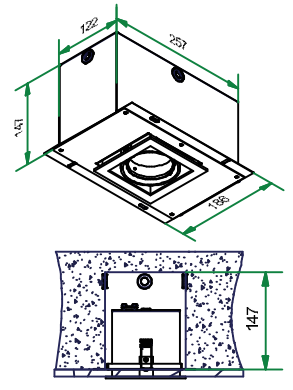

CAN BE USED WITH

10400130	Conbox 122x257 x147x186	
10420130	Gypkit 255x152x110x110	
10212613	Color filter DIA 70 Red	Only for fronting Smart flat
10212614	Color filter DIA 70 Yellow	
10212616	Color filter DIA 70 Blue	
10212615	Color filter DIA 70 Green	
10212602	Honeycomb DIA 70	
12553002	Fronting Smart flat medium black	
12553006	Fronting Smart flat medium white struc	
12553102	Fronting Smart flat flood black	
12553109	Fronting Smart flat flood white struc	
12553202	Fronting Smart flat spot black	
12553209	Fronting Smart flat spot white struc	
12554202	Fronting Smart cake spot black	
12554209	Fronting Smart cake spot white struc	
12554002	Fronting Smart cake medium Black	
12554009	Fronting Smart cake medium WhStr	
12554102	Fronting Smart cake flood Black	
12554109	Fronting Smart cake flood WhStr	
12555202	Fronting Smart lotis spot black	
12555209	Fronting Smart lotis spot white struc	
12555002	Fronting Smart lotis medium Black	
12555009	Fronting Smart lotis medium WhStr	
12555102	Fronting Smart lotis flood Black	
12555109	Fronting Smart lotis flood WhStr	
12556202	Fronting Smart kup spot black	
12556209	Fronting Smart kup spot white struc	
12556002	Fronting Smart kup medium Black	
12556009	Fronting Smart kup medium WhStr	
12556102	Fronting Smart kup flood Black	
12556109	Fronting Smart kup flood WhStr	

Conbox has to combined with gypkit !!!
10400130+10420130